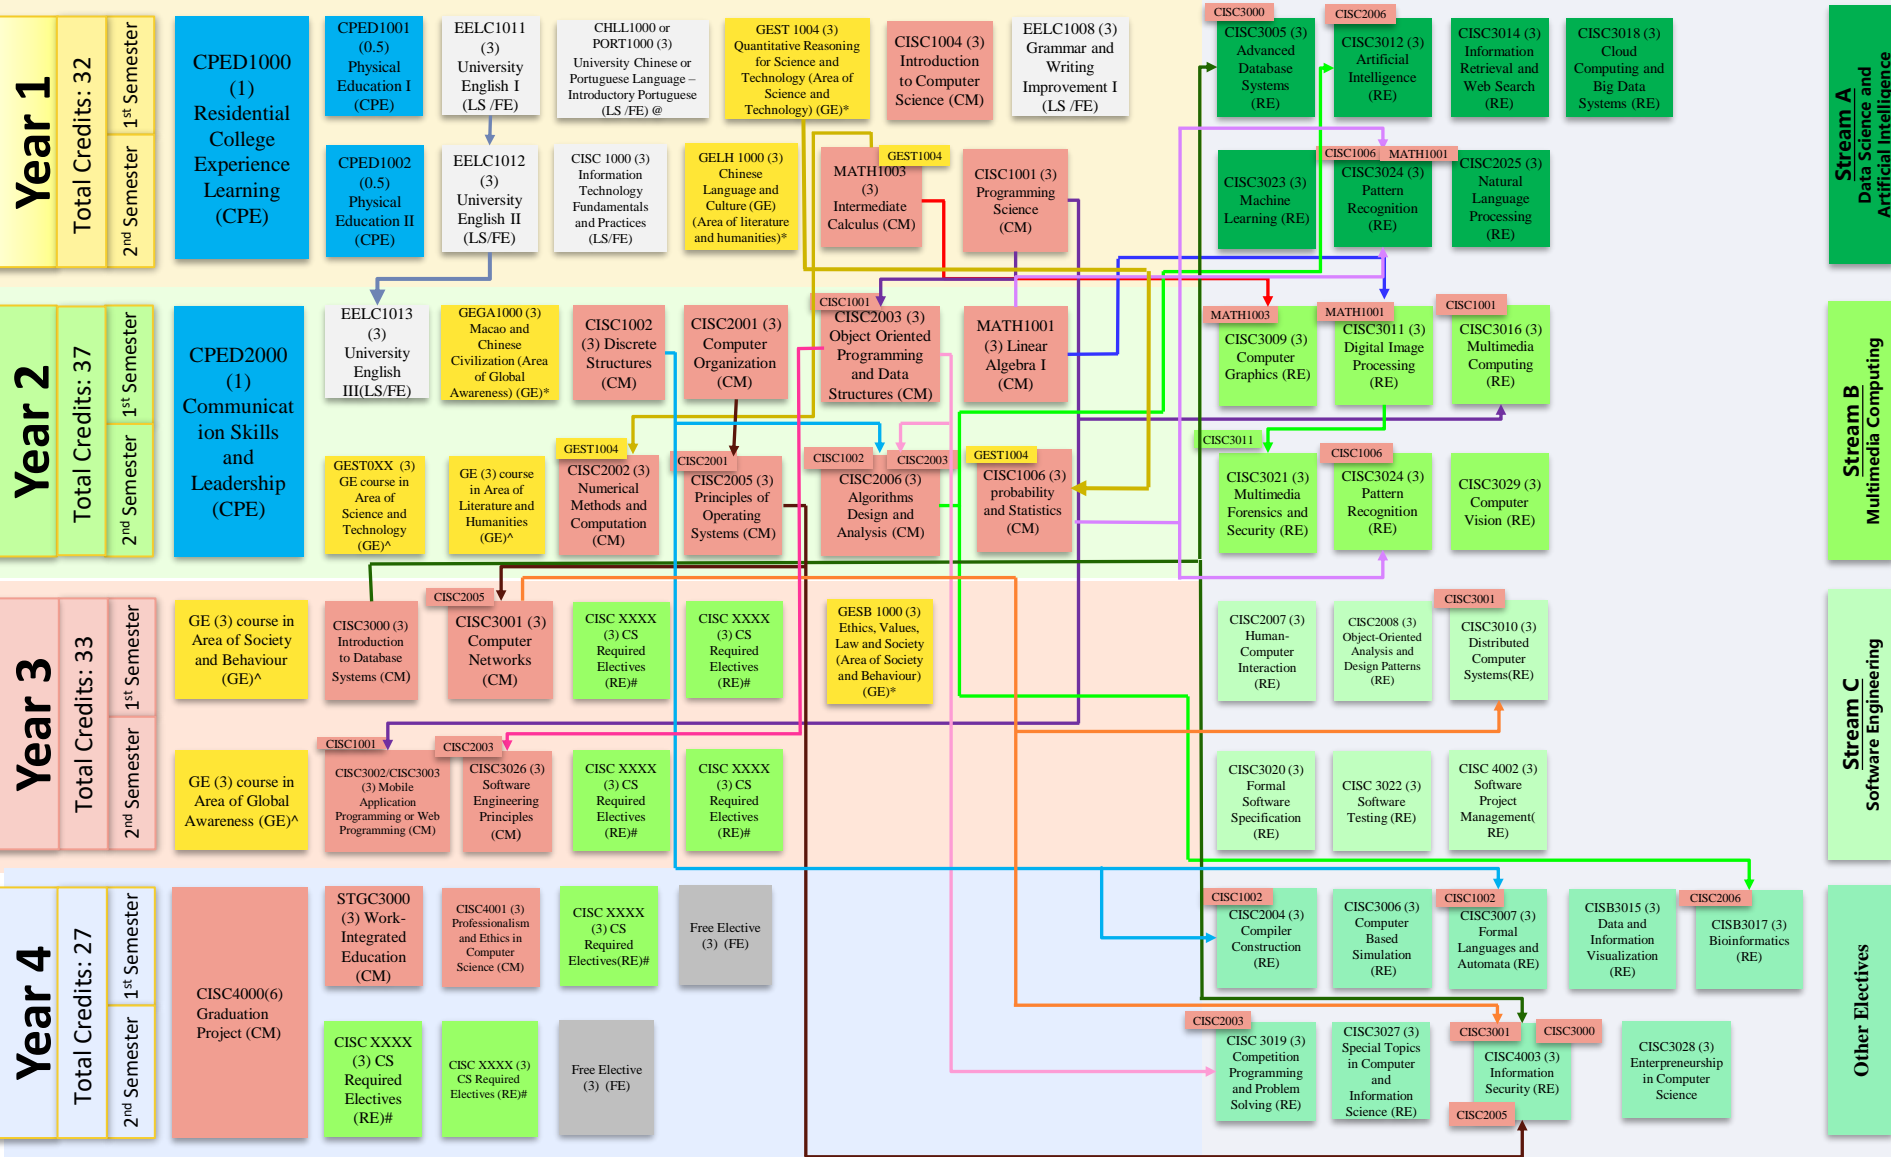

CS Programme Course Structure Academic Year 2021/2022

CS Required Elective Course List

- Remarks:**
- (3)CPE: Community and Peer Education
 - (18)LS: Language and Skills
 - (24)GE: General Education Course
 - (57)CM: Compulsory Course
 - (21)RE: Required Electives course
 - (6) FE: Free Elective course

@: Students who test out of this course can take GEGA1000 in this semester. They are required to make up the credits by taking additional Free Elective(s) later

*: There are 4 GE areas and each area will have a compulsory GE course

^: In addition to the 4 compulsory GE courses, students are required to complete 1 more GE course in Area of Science and Technology and the remaining 9 credits in any areas

#: Students are required to take 4 courses from one of the Stream A, B or C, and 3 courses from outside that stream or from Other Electives